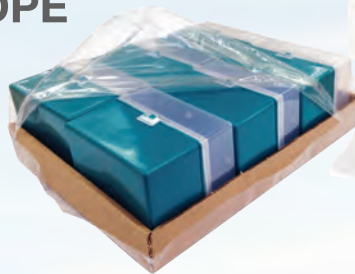

Tip Refill Transfer Device

Tip Refill Base (Recyclable Bioplastic)

Bags from Tubes and Tips

Bags from Tubes and Tips

Tip Refill Platforms + Tube and Tip Racks*

**Rack labels are also #5 PP – leave in place for recycling.*

Film* from Integrapak and Unopak

**Multi-layer film not currently recyclable.*

© 2016 Labcon North America
All Rights Reserved

Labcon North America

Petaluma, California, USA

www.labcon.com | info@labcon.com